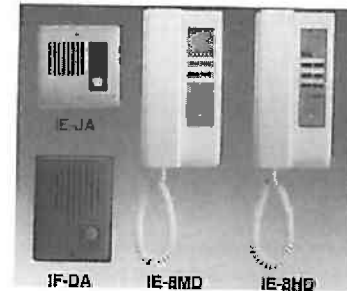

EXPANDED CHIME TONE SYSTEM

Selective or All Call Between Room Stations

- Two doors with selective door release
- Room-to-room calling or All Call
- Easy 4 conductor internal wiring
- 2 wires to door stations, same as doorbell
- External doorbell can be added
- AC or DC powered
- Pan tilt video can be added (MY series)

APIE-8MD	6-call master station	340.00
APIE-8HD	6-call sub station	174.00
APIF-DA	IE/IF series door station (any)	76.00
APTAR-3	External Signaling Relay	58.00