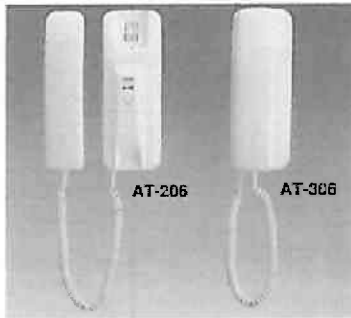

COMMUNICATION SYSTEMS
AIPHONE
HOME, BUSINESS, INDUSTRY.

AskYourLocksmith.com
Lancaster, Pennsylvania
Phone 717-392-6333

HANDSET INTERCOM

Two-way handset intercom system. One or two subs (AT 306) can be added. External signaling device can be added at each station (via TAR-3). DC or battery (four AA) powered with battery status indicator.

White