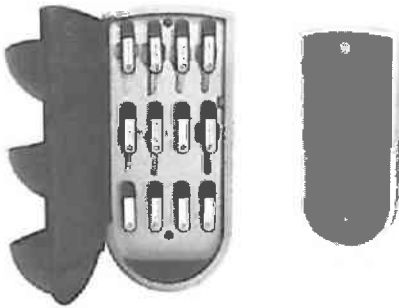

AccessPoint™

KEY ORGANIZER

Designer key organizer that mounts easily. Organize everyday items such as key rings, cell phones and wallets in outside cups. Concealed, inner cabinet stores backup keys with identification labels.

SU001888 Black 28.99