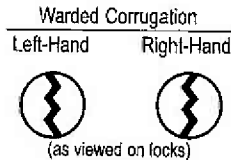

Warded Corrugation

Left-Hand

Right-Hand

(as viewed on locks)

PIN TUMBLER

Number	Fits Master Padlocks	
MLK1	1, 2, 3, 4, 5, 6, 11, 33, 34, 35, 36, 37, 39, 40, 300 series, 430,443,475,1317,1803,1805	
MLK2	Special 1MK2K, 2MK2K, 3MK2K, 4MK2K, 5MK2K, 6MK2K, 11MK2K	
MLK7	7, 8, 90,97, 716, 719, 1807	
MLK15	15	
MLK17	17	
MLK19	19	27.00/box
MLK27	21, 24, 25, 27, 31, 101, 220, 230	
MLK81KR	81, 82, 530, 532, 533, 570, 575, 576, 751, 991, 992, 996, 1710, 1714	
MLK81KM	Special for 81MK, 82MK, 1710MK, 1714MK (master key systems only)	
MLK101	K1 key blank with black covered key head	33.00/box
MLK120	120, 121, 1820, 1825	
MLK121	K120 key blank with black covered key head	18.25/box of 25
MLK130	130, 131,132,133,134,135,136,140,141,142,143,144,145,146,631,635,645,1830,1840	
MLK150	150, 151,160,640	
MLK185	185	34.24/box
MLK257L	259, 262 with left-hand corrugation (see above illustration)	
MLK257R	259, 262 with right-hand corrugation (see above illustration)	
MLK600	220, 230 and all Pro Series® with AM 600A, 1000 or 5000 cyl	
MLK700	97 and Pro Series® with No. 700A cylinders	28.53/box
MLK701	K7 key blank with black covered key head	33.00/box
MLK900	911, 930, 931, 937	
MLK8103	8103, 8104, 8106	13.00/box of 25
MLK8105	8105, 8125	
MLK8107	8107, 8183	25.25/box of 25
MLK8109	8109	26.25/box of 25
MLK8121	8118	26.25/box of 25
MLK8154	8154	26.25/box of 25
MLK8181	8181, 8182	25.25/box of 25
MLK8185	8108, 8184, 8185, 8189	25.25/box of 25
MLK8186	8155, 8174, 8186	38.81/box of 25
MLK8187	8187	48.25/box of 25
MLK8188	8188	25.25/box of 25