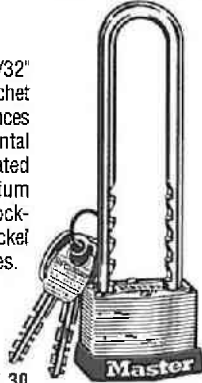

WARDER LONG-SHACKLE PADLOCKS

Great for freezer lockers, tool cribs, gates and many other applications. 6/box

Adjustable and removable 9/32" diameter steel shackle; ratchet action provides vertical clearances from 2 3/4" to 5 3/8". Horizontal clearance 13/16". Laminated steel case 1 3/4" wide; cadmium rustproofing. Multi-spring locking mechanism. Two nickel plated steel keys; 36 changes.

ML517 Adjustable Shackle 7.30