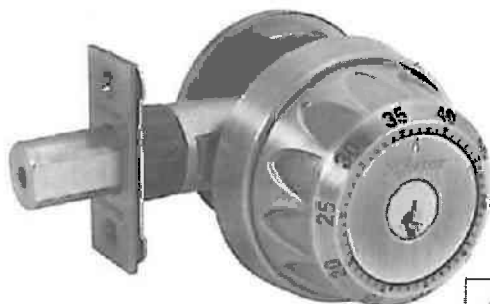

KEYLESS CONVENIENCE

NightWatch is also available with the Master Lock exclusive Dial Combination Deadbolts

- Operates like any dial combination lock
- Opens with combination or key
- Provides combination backup for those who prefer keyed access for daily use