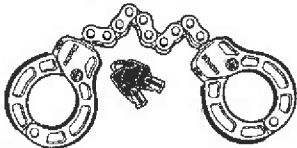

streetsmart security™

Street Cuff® - Street Links®

- Compact and lightweight - easily fit in cargo areas
- 3" cuffs fit fork legs or frames; can be secured to sign posts, parking meters or another bike
- Push button keyless locking convenience
- Heat treated patented lock core is virtually pick proof
- Pivoting action combined with 22" length provides lockdown versatility

8299DPS