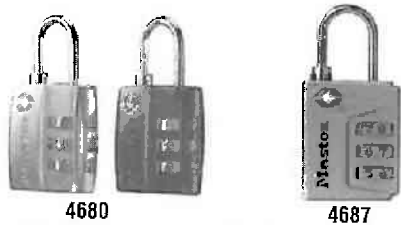

4680-4687 COMBINATION LOCKS

- 3 dial set-your-own combination convenience
- Durable metal construction withstands abuse
- Unique side window for easy combination viewing
- Available in sleek black or stylish nickel
- 4687 has indicator that TSA has opened the lock

Shackle Diameter: 1/8"
Shackle Vertical Clearance: 1/2"
Shackle Horizontal Clearance: 3/4"

P/N	Finish	Retail
ML4680DBLK	Black	12.01
ML4680DNKL	Nickel	12.01
ML4687DNKL	Satin Nickel	12.26

Travel Sentry™ certified luggage locks by Master Lock comply with airport security standards and are accepted by the Transportation Security Administration (TSA) screeners.