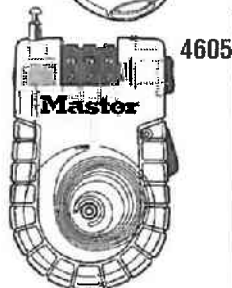

<b>ML4603D</b>	24" x 1/16" cable	<b>11.59</b>
<b>ML4605D</b>	36" x 3/32 cable	<b>13.32</b>

Both numbers come 4/pack, in 4 colors

4603

4605