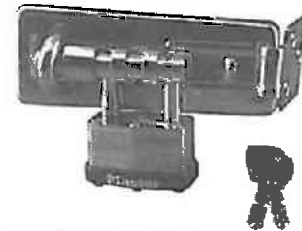

WARDER HASPLOCK

Warded security in a laminated steel hasp-lock. Combines sturdy 4 1/2" steel hasp, heavy slide bolt, and 1 3/4" wide laminated steel padlock-all in one handy unit. Works on doors opening either right or left. Powerful pinless hinge. Extra-strong rounded staple of hardened steel. Tapered design, with rolled edges to conceal screws. Cadmium-plated screws. 2 nickel-plated steel keys, 60 changes.

Individually packaged for use on pegboards or in counter displays. Six in a shelf pack.

ML450 12.96 Keyed Differently

CIRCULAR SHIELDED LOCK

Features Master's unique design which minimizes shackle exposure and decreases vulnerability to cutting and sawing. Disc shaped 2 3/4" dia. lock body repels forced attack. Two interior anti-saw levers deters cutting. Stainless steel lock body resists corrosion. Hardened-steel shackle withstands crowbar attacks. Features pin tumbler lock with double-locking deadbolt action.

Thickness: 1". Shackle Diameter: 3/8". Blister-carded; 6 per shelf pack.