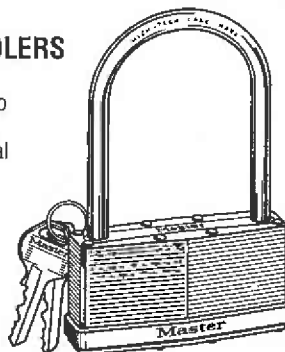

1 1/2" wide laminated case. Pin tumbler security. Exclusive dual steel levers lock both sides of case-hardened, 9/32" diameter steel shackle. Clearance: vertical 3/4", horizontal 5/8". 2 brass keys, thousands of changes.

ML3KA	10.36	Keyed Alike
ML3-D	9.30	Keyed Different Carded
ML3MK	14.11	Master Keyed
ML3LF	11.01	1 1/2" Steel Shackle
ML3LH	12.16	2" Steel Shackle
ML3DCOM	9.41	Commercial Carded

1 1/8" wide laminated case. Pin tumbler security. Nickel-plated locking lever. Steel shackle, diameter 3/16". Clearances: vertical 9/16" horizontal 1/2". 2 brass keys, wide range of changes.

ML7KA	8.44	Keyed Alike
ML7-D	7.49	Keyed Different Carded
ML7MK	12.19	Master Keyed
ML7LF	9.09	1 1/2" Steel Shackle
ML7LJ	9.49	Steel Shackle

NO. 101 Wide Body Padlock-Rekeyable FITS DOOR LATCHES OF ALL MAJOR FREEZERS/COOLERS

- HIGH SECURITY-Precision pin-tumbler locking mechanism.
- CASE HARDENED HIGH-TECH-STEEL-More than doubles resistance to cutting compared to conventional steel shackles.
- DOUBLE LOCKED RESISTANCE AGAINST PRYING AND PULLING-dual levers indecently anchor both shackle legs.
- REKEYABLE CYLINDER for commercial installations-allows easy cylinder changing-keyed-alike and master-keyed systems.

DIMENSIONS:

Shackle: 5/16" diameter
2 1/4" horizontal clearance
3 1/8" vertical clearance
Body: 3 1/4" wide; laminated steel

29²⁹

ML101
Keyed Different
Boxed

30²⁴

ML101KA
Keyed Alike
Boxed