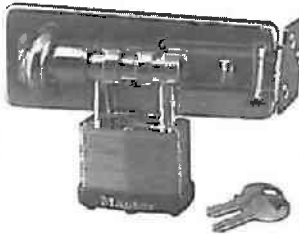

HASPLOCKS

The first hasplock which provides the maximum protection of precision 4 pin tumbler security! Ideal for garage doors, tool and equipment sheds, cabins, washrooms, boat houses, trucks, warehouses, etc. Rugged 1 3/4" wide laminated steel padlock permanently attached to heavy-duty slide bolt and 4 1/2" wrought steel hasp...can't be misplaced, lost or stolen. Easy to install-works on doors opening right or left. Unique pinless hinge. Extra strong rounded staple of hardened steel. Tapered design, with rolled edges to conceal screws. Cadmium rust-proofing. Specially inked serial number, erasable for added protection. Complete with 7 cadmium-plated screws. 2 brass keys, changes practically unlimited.