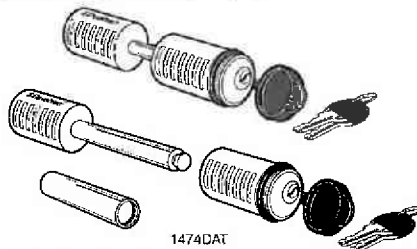

Receiver and Coupler Latch Lock

Keyed alike set of the 1473 receiver lock that fits both 5/8" and 1/2" diameter holes and the 1475 coupler latch lock.

ML1474DAT Coupler/Receiver Latch Lock **32.89**