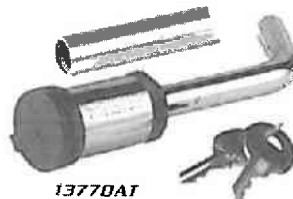

SNAP-ON RECEIVER HITCH LOCKS

1377DAT

Class II and Class III/IV snap-on receiver hitch locks with hardened steel pins for increased sheer strength. The lock body snaps onto the receiver pin for quick and convenient application. Precision pin tumbler mechanism resists picking. A solid brass keyway is protected with a plastic cover to resist corrosion.

ML1377DAT Class II, III/IV Snap-on Receiver Hitch Lock; 1/2" & 5/8" Pin **14.88**