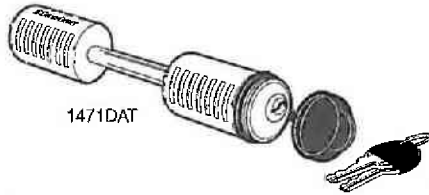

BARBELL™ RECEIVER & COUPLER LATCH LOCKS

Coupler Latch Lock

9/32" x 3 1/2" shackle fits surge brake and UFP brand coupler latches.

ML1471DAT Coupler Latch Lock **15.54**