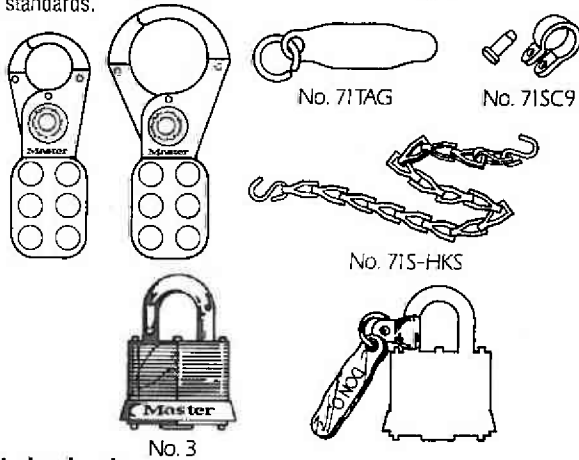

•SAFETY LOCKOUT

SAFETY LOCKOUT

Ensure worker protection for electric, gas, water, steam, acid, pneumatic and machine systems.

Designed to comply with OSHA standard 1910.213(b5) and all ANSI safety standards.