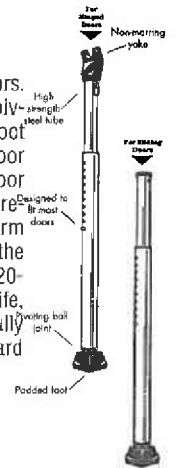

DUAL FUNCTION SECURITY BAR

Use on hinged or sliding doors. When used on hinged doors, a pivoting ball joint and padded foot assure full contact with the floor without scratching. In sliding door applications, a removable pin releases the yoke end to allow firm seating between the door and the jamb. Constructed of rugged 20-gauge steel and guaranteed for life, this versatile security bar is fully adjustable to fit most standard doors.