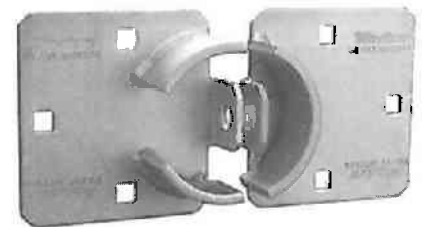

SHROUDED PADLOCKS

- Extra security, EXtra strong
- Fully shrouded body for additional pry and cut resistance
- Laminated steel body for superior strength
- Hardened steel shackle on 1DEX and 3DEX
- Standard steel shackle on 7DEX
- 4-pin cylinder helps prevent picking

P/N	Description	Diameter	Shackle Vertical Cl.	Horizontal Cl.	Price
ML1DEX	1 3/4" wide body	5/16"	13/16"	25/32"	12.29
ML3DEX	1 9/16" wide body	9/32"	3/4"	5/8"	11.49
ML7DEX	1 1/8" wide body	3/16"	17/32"	1/2"	9.25

DUAL FUNCTION SECURITY BAR

Use on hinged or sliding doors. When used on hinged doors, a pivoting ball joint and padded foot assure full contact with the floor without scratching. In sliding door applications, a removable pin releases the yoke end to allow firm seating between the door and the jamb. Constructed of rugged 20-gauge steel and guaranteed for life, this versatile security bar is fully adjustable to fit most standard doors.

ML265DCCSEN
24³⁶

HASPLOCKS

The first hasplock which provides the maximum protection of precision 4 pin tumbler security! Ideal for garage doors, tool and equipment sheds, cabins, washrooms, boat houses, trucks, warehouses, etc. Rugged 1 3/4" wide laminated steel padlock permanently attached to heavy-duty slide bolt and 4 1/2" wrought steel hasp...can't be misplaced, lost or stolen. Easy to install-works on doors opening right or left. Unique pinless hinge. Extra strong rounded staple of hardened steel. Tapered design, with rolled edges to conceal screws. Cadmium rust-proofing. Specially inked serial number, erasable for added protection. Complete with 7 cadmium-plated screws. 2 brass keys, changes practically unlimited.

ML475 17.75 Keyed Differently
ML475KA 18.71 Keyed Alike