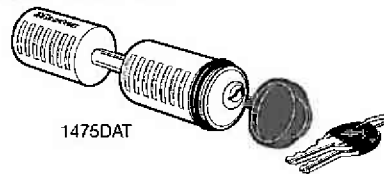

Coupler Latch Lock