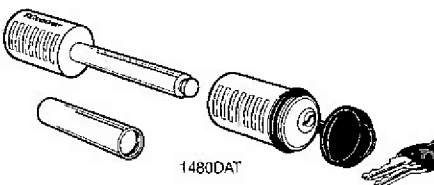

Receiver Lock

300 series stainless steel shackle and barbell ends offer the ultimate in corrosion resistance. With its rotating, removable stainless steel shackle sleeve, it fits both 5/8" and 1/2" diameter receiver holes.

ML1480DAT Receiver Lock **21.49**
ML1480KA Keyed Alike **22.46**