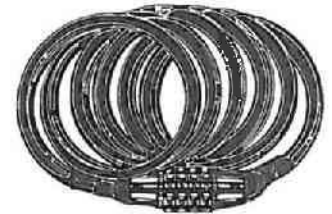

Four-wheel barrel combination lock. Extra-long, extra-tough, self-coiling 4-ft. steel cable; 3/16" diameter. Vinyl coating protects bike finish

ML8143DSG 5.49