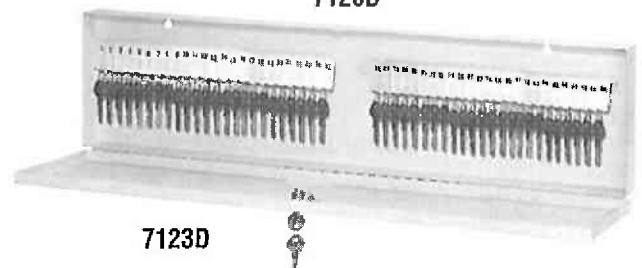

7123D

Plastic Key Tag
20 tags/bag

ML7116D
6²⁸/bag

Plastic Key Holder
For use with 7122D-7130
20 holders/bag

ML7117D
6²⁸/bag