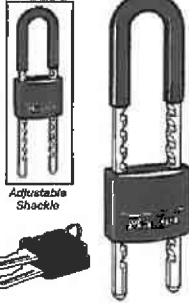

<b>ML510KA</b>	Keyed Alike	<b>7.86</b>
<b>ML510-D</b>	Keyed Different Carded	<b>6.90</b>

•BICYCLE LOCKS

•LONG SHACKLE PADLOCKS

**2" COVERED ADJUSTABLE SHACKLE BRASS PADLOCK**

2" wide corrosion resistant solid brass body padlock encased in a vinyl cover. 4-pin tumbler cylinder and rugged locking lever. Case hardened, covered steel shackle measures 5/16" in diameter. Clearances: vertical range 2 17/32"-5 15/16"; horizontal 1 1/32". Keys are nickel plated brass and feature matching keyhead covers.