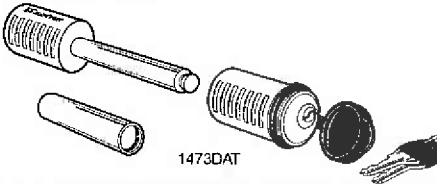

Receiver Lock

With its rotating, removable stainless steel shackle sleeve, it fits both 5/8" and 1/2" diameter receiver holes.

ML1473DAT Receiver Lock **17.63**
ML1473KA Keyed Alike **18.60**

SPARE TIRE LOCK

Security for locking non-operating spare tires on vehicles, RV's, boats and other trailers. The chrome plated zinc die cast body protects against the elements.

ML262DAT Spare Tire Lock **7.60**