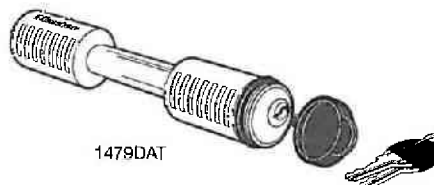

Receiver Lock

Fits 5/8" diameter receiver holes for customers who have one size receiver (2" square tube, Class III/IV).

ML1479DAT Receiver Lock **16.34**