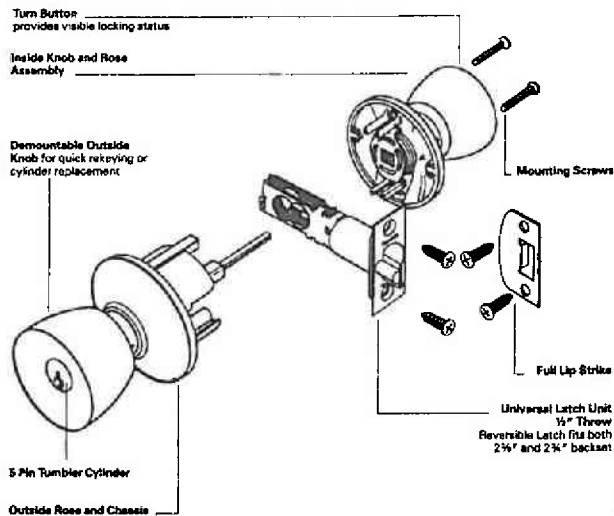

F Series Functions
ANSI A156.2 Series 4000

F Series F51N

F10N	Passage latch Both knobs always unlocked.	
F40N	Bath/bedroom privacy lock Push button locking. Can be opened from outside with narrow circular tool.	
F51N	Entrance lock Unlocked by key from outside when outer knob is locked by turn button in inside knob. Inside knob is always unlocked.