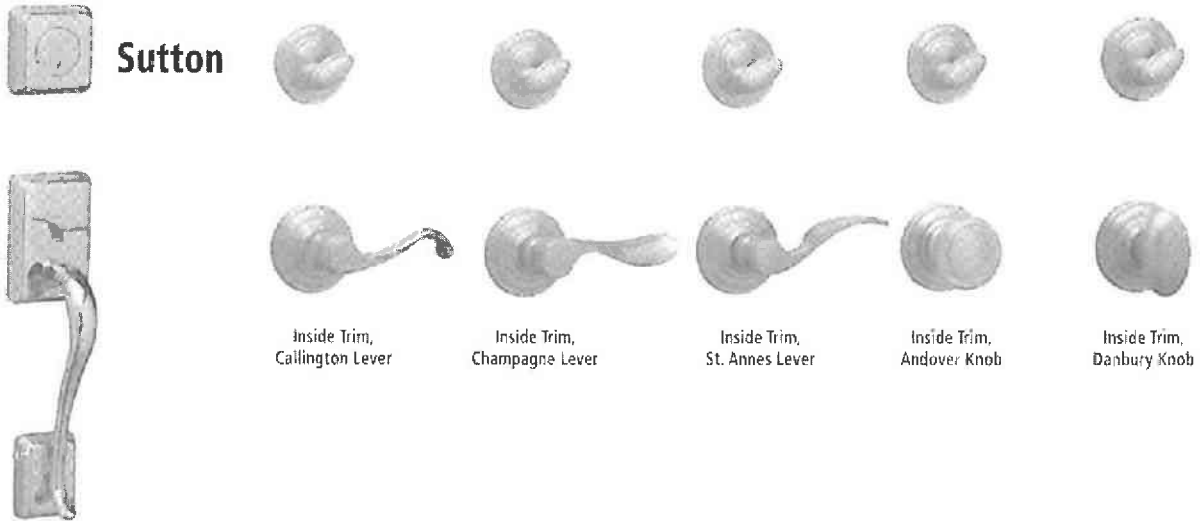

ACCENTS™ • Complete Locks

Product	Function	I/S Design	Finish							
			505	605	609	613	619	620	625	626
FA360	Single Cylinder, Complete Handleset	For FA360 pricing, add FA358 outside design pricing and FA359 inside design pricing								
FA358	Single Cylinder, Outside Handleset		173.00	140.00	155.00	197.00	178.00	178.00	178.00	178.00
FA359	Single Cylinder, Inside Handleset	Andover	-	84.00	85.70	99.50	90.00	90.00	90.00	90.00
		Danbury	-	84.90	86.50	101.00	90.90	90.90	90.90	90.90
		Callington*	-	107.00	110.00	131.00	119.00	119.00	119.00	119.00
		Champagne*	-	107.00	110.00	131.00	119.00	119.00	119.00	119.00
		St. Annes*	-	107.00	110.00	131.00	119.00	119.00	119.00	119.00
FA362	Double Cylinder, Complete Handleset	Andover	282.00	247.00	265.00	326.00	295.00	295.00	295.00	295.00
		Danbury	283.00	248.00	266.00	327.00	296.00	296.00	296.00	296.00
		Callington*	308.00	272.00	292.00	361.00	326.00	326.00	326.00	326.00
		Champagne*	308.00	272.00	292.00	361.00	326.00	326.00	326.00	326.00
		St. Annes*	308.00	272.00	292.00	361.00	326.00	326.00	326.00	326.00
FA393	Dummy, Complete Handleset	For FA393 pricing, add FA392 outside design pricing and FA394 inside design pricing								
FA392	Dummy, Outside Handleset		162.00	132.00	146.00	185.00	167.00	167.00	167.00	167.00
FA394	Dummy, Inside Handleset	Andover	-	45.90	46.80	54.30	49.10	49.10	49.10	49.10
		Danbury	-	52.60	53.70	62.30	56.40	56.40	56.40	56.40
		Callington*	-	60.90	62.70	74.20	67.10	67.10	67.10	67.10
		Champagne*	-	60.90	62.70	74.20	67.10	67.10	67.10	67.10
		St. Annes*	-	60.90	62.70	74.20	67.10	67.10	67.10	67.10

1. Specify door hand when ordering Callington, Champagne, St. Annes, and Merano designs.
2. Notes:
1) FA358 outside of FA360 includes entrance handleset and cylinder.
  2) FA359 inside of FA360 includes inside knob/lever, inside escutcheon, deadbolt, thumbturn, latch, screws, and strikes.
  3) FA392 outside of FA393 includes entrance handleset and dummy cylinder.
  4) FA394 inside of FA393 includes inside knob/lever, inside escutcheon, and screws.
  5) When ordering inside Venice, Monaco, or Florence interior trim, please specify inside escutcheon.
  6) Keyed locks are furnished KD, 5-Pin C section unless otherwise indicated.