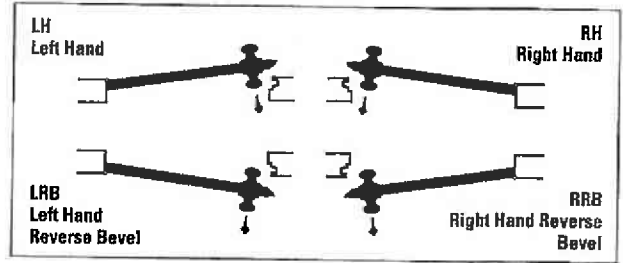

**PLYMOUTH**

Symbol: PLY  
Material: Wrought brass,  
bronze or stainless steel.

**PASSAGE LATCH**

Both Knobs Always Unlocked. 20 per case.

Code	Finish	Backset	Price/Ea.
SCA10SPLY4-605	Bright Brass	2-3/4"	95.00
SCA10SPLY4-612	Satin Bronze	2-3/4"	95.00
SCA10SPLY4-626	Satin Chromium Plated	2-3/4"	86.00
SCA10SPLY8-605	Bright Brass	2-3/8"	95.00
SCA10SPLY8-612	Satin Bronze	2-3/8"	95.00
SCA10SPLY8-626	Satin Chromium Plated	2-3/8"	86.00