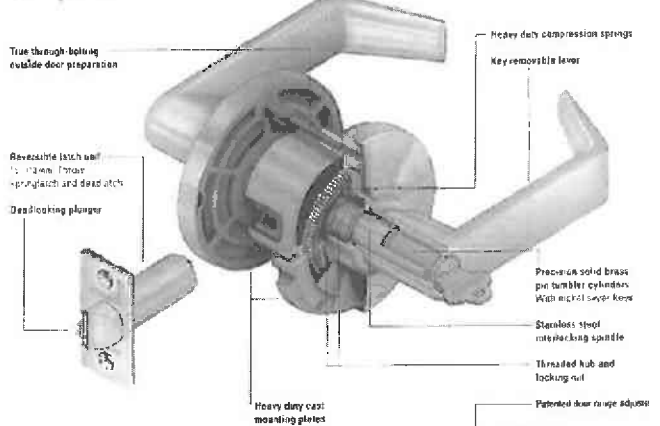

Cutaway View

Performance Features

Door Preparation

P/N	Function	Finish	Price
SCAL10SSAT-605	Passage	Polished Brass	193.00
SCAL10SSAT-626	Passage	Satin Chromium	181.00
SCAL40SSAT-605	Privacy	Polished Brass	217.00
SCAL40SSAT-626	Privacy	Satin Chromium	205.00
SCAL40SSAT-605/625	Bath	Brass/Chrome	217.00
SCAL53PDSAT-605	Entrance	Polished Brass	276.00
SCAL53PDSAT-625	Entrance	Polished Chrome	276.00
SCAL53PDSAT-626	Entrance	Satin Chromium	264.00
SCAL70PDSAT-605	Classroom	Polished Brass	276.00
SCAL70PDSAT-626	Classroom	Satin Chromium	264.00
SCAL80PDSAT-605	Storeroom	Polished Brass	276.00
SCAL80PDSAT-626	Storeroom	Satin Chromium	264.00
SCAL170SAT-605	Single Dummy	Polished Brass	109.00
SCAL170SAT-626	Single Dummy	Satin Chromium	103.00