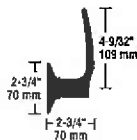

JAZZ

PASSAGE LATCH

Both Sides Always Unlocked. 20 per case.

Code	Finish	Backset	Price/Ea.
SCF10JAZ-605	Bright Brass	2-3/8 to 3/4"	42.50

BEDROOM PRIVACY LOCK

Pushbutton Locking. 20 per case.

Code	Finish	Backset	Price/Ea.
SCF40JAZ-605	Bright Brass	2-3/8 to 3/4"	45.80
SCF40JAZ-605/625	Bright Brass/Chromium	2-3/8 to 3/4"	52.80

SINGLE DUMMY TRIM

For One Side of Door. 20 per case.

Code	Finish	Backset	Price/Ea.
SCF170JAZ-605	Bright Brass	2-3/8 to 3/4"	18.60