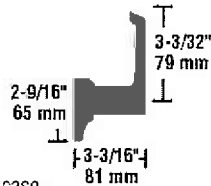

LEVON

Symbol: LEV
Material: Pressure cast zinc.
Wrought brass or bronze rose.

**LEVON-ORBIT
ENTRANCE-ORBIT**

Keyed One Side; Turn-Pushbutton on Other side. 20 per case.

Code	Finish	Backset	Price/Ea.
SCA53PDL-04-605	Bright Brass	2-3/4"	229.00
SCA53PDL-04-626	Satin Chromium Plated	2-3/4"	229.00
SCA53PDL-08-605	Bright Brass	2-3/8"	229.00
SCA53PDL-08-626	Satin Chromium Plated	2-3/8"	229.00

SINGLE DUMMY TRIM

For One Side of Door. 20 per case.

Code	Finish	Price/Ea.
SCA170LEV-605	Bright Brass	65.00
SCA170LEV-626	Satin Chromium Plated	65.00

PASSAGE LATCH

Both Levers Always unlocked. 20 per case.

Code	Finish	Backset	Price/Ea.
SCA10SLEV4-605	Bright Brass	2-3/4"	141.00
SCA10SLEV4-626	Satin Chromium Plated	2-3/4"	141.00
SCA10SLEV8-605	Bright Brass	2-3/8"	141.00
SCA10SLEV8-626	Satin Chromium Plated	2-3/8"	141.00

STOREROOM LOCK

Keyed Side Always Locked; Other Side Unlocked. Lever Inside Only. 20 per case.

Code	Finish	Backset	Price/Ea.
SCA80PDLEV8-626	Satin Chromium Plated	2-3/8"	229.00

BATH/BEDROOM PRIVACY LOCK

Pushbutton Locking. 20 per case.

Code	Finish	Backset	Price/Ea.
SCA40LEV4-605	Bright Brass	2-3/4"	165.00
SCA40SLE4-605/625	Bright Brass/ Bright Chromium Plated	2-3/4"	165.00
SCA40SLEV4-626	Satin Chromium Plated	2-3/4"	165.00
SCA40SLEV8-605	Bright Brass	2-3/8"	165.00
SCA40SLEV8-626	Satin Chromium Plated	2-3/8"	165.00