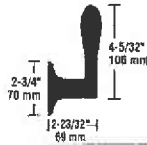

• F SERIES STANDARD DUTY RESIDENTIAL LOCKSETS

ACCENT
Specify LH/RH

PASSAGE LATCH

Both Sides Always Unlocked. 20 per case.

Code	Finish	Backset	Price/Ea.
SCF10ACC-505/605	Lifetime/Bright Brass	2-3/8 to 3/4"	48.70
SCF10ACC-605	Bright Brass	2-3/8 to 3/4"	43.40
SCF10ACC-609	Satin Brass Blackened	2-3/8 to 3/4"	47.70
SCF10ACC-613	Oil Rubbed Bronze	2-3/8 to 3/4"	55.40
SCF10ACC-619	Satin Nickel	2-3/8 to 3/4"	50.10
SCF10ACC-625	Bright Chromium Plated	2-3/8 to 3/4"	50.10

Artisan Finishes (505, 609, 613, 619 available in all functions)

BEDROOM PRIVACY LOCK

Pushbutton Locking. 20 per case.

Code	Finish	Backset	Price/Ea.
SCF40ACC-605	Bright Brass	2-3/8 to 3/4"	46.70
SCF40ACC-605/625	Bright Brass/ Chromium	2-3/8 to 3/4"	53.90
SCF40ACC-609	Satin Brass Blackened	2-3/8 to 3/4"	51.30

ENTRANCE LOCK

Keyed on Outside; Turn Button on Inside. 20 per case.

Code	Finish	Backset	Price/Ea.
SCF51ACC-505/605	Lifetime/Bright Brass	2-3/8 to 3/4"	99.60
SCF51ACC-605	Bright Brass	2-3/8 to 3/4"	88.80
SCF51ACC-609	Satin Brass Blackened	2-3/8 to 3/4"	97.80

SINGLE DUMMY TRIM

For One Side of Door. 20 per case.

Code	Finish	Backset	Price/Ea.
SCF170ACC-605	Bright Brass	2-3/8 to 3/4"	19.00
SCF170ACC-609	Satin Brass Blackened	2-3/8 to 3/4"	20.90