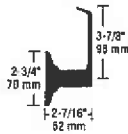

ELAN

PASSAGE LATCH

Both Sides Always Unlocked. 20 per case.

Code	Finish	Backset	Price/Ea.
SCF10ELA-605	Bright Brass	2-3/8 to 3/4"	42.50
SCF10ELA-626	Satin Chromium	2-3/8 to 3/4"	49.20

BEDROOM PRIVACY LOCK

Pushbutton Locking. 20 per case.

Code	Finish	Backset	Price/Ea.
SCF40ELA-605	Bright Brass	2-3/8 to 3/4"	45.80
SCF40ELA-605/625	Bright Brass/ Chromium	2-3/8 to 3/4"	52.80
SCF40ELA-626	Satin Chromium	2-3/8 to 3/4"	52.80

SINGLE DUMMY TRIM

For One Side of Door. 20 per case.

Code	Finish	Backset	Price/Ea.
SCF170ELA-605	Bright Brass	2-3/8 to 3/4"	18.60
SCF170ELA-626	Satin Chromium	2-3/8 to 3/4"	21.50

Also available in 609 finish.