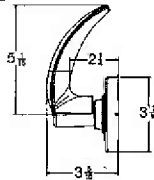

OMEGA

Material: Pressure cast zinc lever. Wrought brass rose.
Symbol: OME