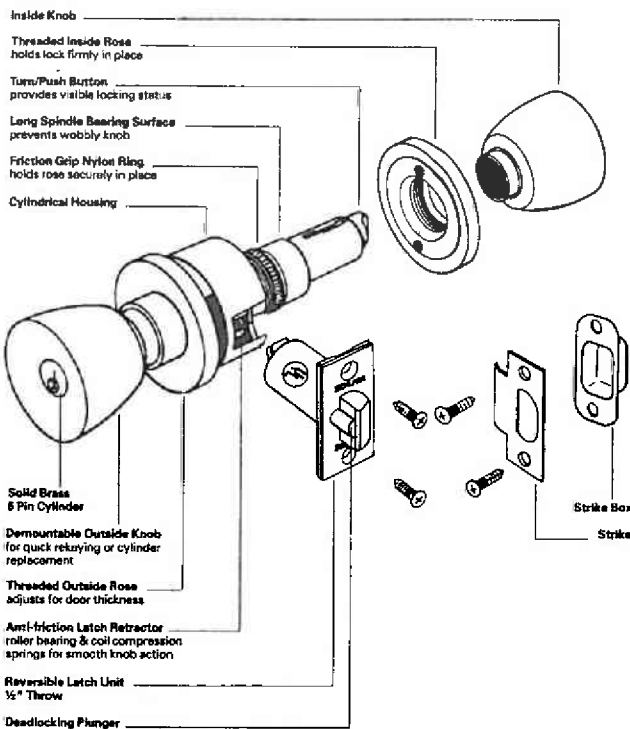

AskYourLocksmith.com
Lancaster, Pennsylvania
Phone 717-392-6333

• D SERIES EXTRA HEAVY DUTY COMMERCIAL LOCKSETS

D SERIES EXTRA HEAVY DUTY COMMERCIAL LOCKSETS

Top-of-the-line in heavy duty commercial locking applications. Specified when the highest quality lock mechanisms are required. Precision manufactured to high tolerances and exacting specifications.

D Series is best suited for commercial, institutional and industrial installations.

D Series D53PD

Applications:

Extra heavy duty commercial, residential, institutional and government buildings. (Knobs are not ADA approved)

Certifications:

ANSI A156.2-2003, Series 4000, Grade 1.
(FF-H-106C Series 161.) UL Listed for 3-hour fire door.

Cylindrical Housing:

Heavy gauge cold rolled steel mechanisms are corrosion treated for normal atmosphere conditions.

Keying:

6 Pin tumbler with two nickel silver keys per lock. Stock locks are keyed 5 pin.

Door Range:

1-3/8" to 2" standard. 2" to 2-1/2" regular parts assembled to order.

Backset:

2-3/4" standard. 2-3/8" and 3-3/4" backset latches available. 5" links available.