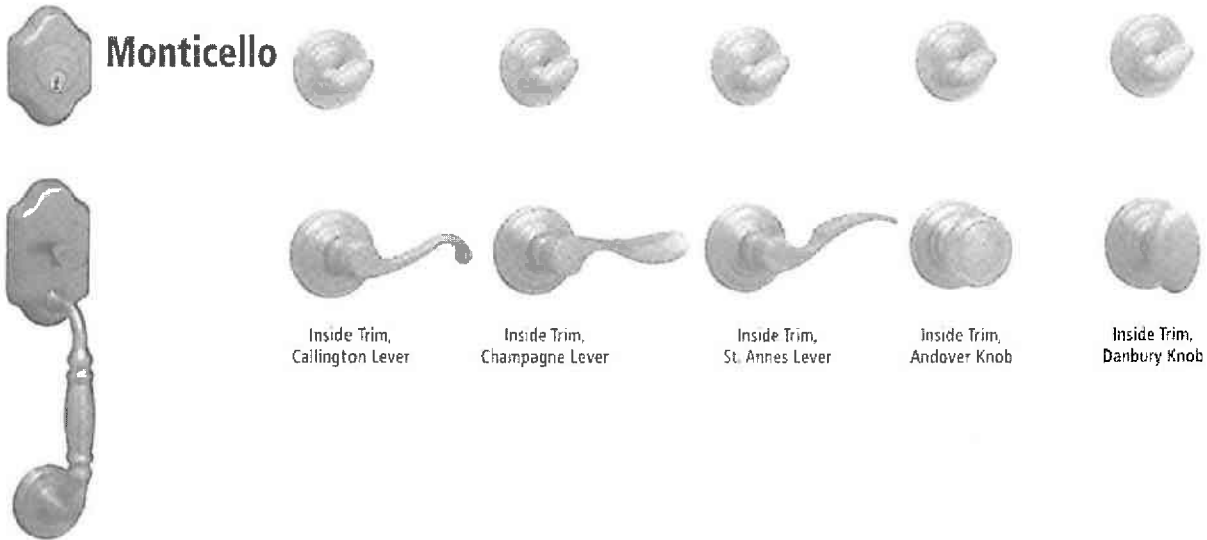

AskYourLocksmith.com
Lancaster, Pennsylvania
Phone 717-392-6333

ACCENTS™ • Complete Locks

Product	Function	I/S Design	Finish							
			505	605	609	613	619	620	625	626
FA360	Single Cylinder, Complete Handleset	For FA360 pricing, add FA358 outside design pricing and FA359 inside design pricing								
FA358	Single Cylinder, Outside Handleset		173.00	140.00	155.00	197.00	178.00	178.00	178.00	178.00
FA359	Single Cylinder, Inside Handleset	Andover	-	84.00	85.70	99.50	90.00	90.00	90.00	90.00
		Danbury	-	84.90	86.50	101.00	90.90	90.90	90.90	90.90
		Callington*	-	107.00	110.00	131.00	119.00	119.00	119.00	119.00
		Champagne*	-	107.00	110.00	131.00	119.00	119.00	119.00	119.00
		St. Annes*	-	107.00	110.00	131.00	119.00	119.00	119.00	119.00
FA362	Double Cylinder, Complete Handleset	Andover	282.00	247.00	265.00	326.00	295.00	295.00	295.00	295.00
		Danbury	283.00	248.00	266.00	327.00	296.00	296.00	296.00	296.00
		Callington*	308.00	272.00	292.00	361.00	326.00	326.00	326.00	326.00
		Champagne*	308.00	272.00	292.00	361.00	326.00	326.00	326.00	326.00
		St. Annes*	308.00	272.00	292.00	361.00	326.00	326.00	326.00	326.00
FA393	Dummy, Complete Handleset	For FA393 pricing, add FA392 outside design pricing and FA394 inside design pricing								
FA392	Dummy, Outside Handleset		162.00	132.00	146.00	185.00	167.00	167.00	167.00	167.00
FA394	Dummy, Inside Handleset	Andover	-	45.90	46.80	54.30	49.10	49.10	49.10	49.10
		Danbury	-	52.60	53.70	62.30	56.40	56.40	56.40	56.40
		Callington*	-	60.90	62.70	74.20	67.10	67.10	67.10	67.10
		Champagne*	-	60.90	62.70	74.20	67.10	67.10	67.10	67.10
		St. Annes*	-	60.90	62.70	74.20	67.10	67.10	67.10	67.10

1. Specify door hand when ordering Callington, Champagne, St. Annes, and Merano designs.
2. Notes:
1) FA358 outside of FA360 includes entrance handleset and cylinder.
  2) FA359 inside of FA360 includes inside knob/lever, inside escutcheon, deadbolt, thumbturn, latch, screws, and strikes.
  3) FA392 outside of FA393 includes entrance handleset and dummy cylinder.
  4) FA394 inside of FA393 includes inside knob/lever, inside escutcheon, and screws.
  5) When ordering inside Venice, Monaco, or Florence interior trim, please specify inside escutcheon.
  6) Keyed locks are furnished KD, 5-Pin C section unless otherwise indicated.