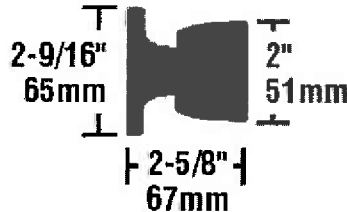

• A SERIES LOCKSETS

TULIP

Symbol: TUL
Material: Wrought brass,
bronze or stainless steel