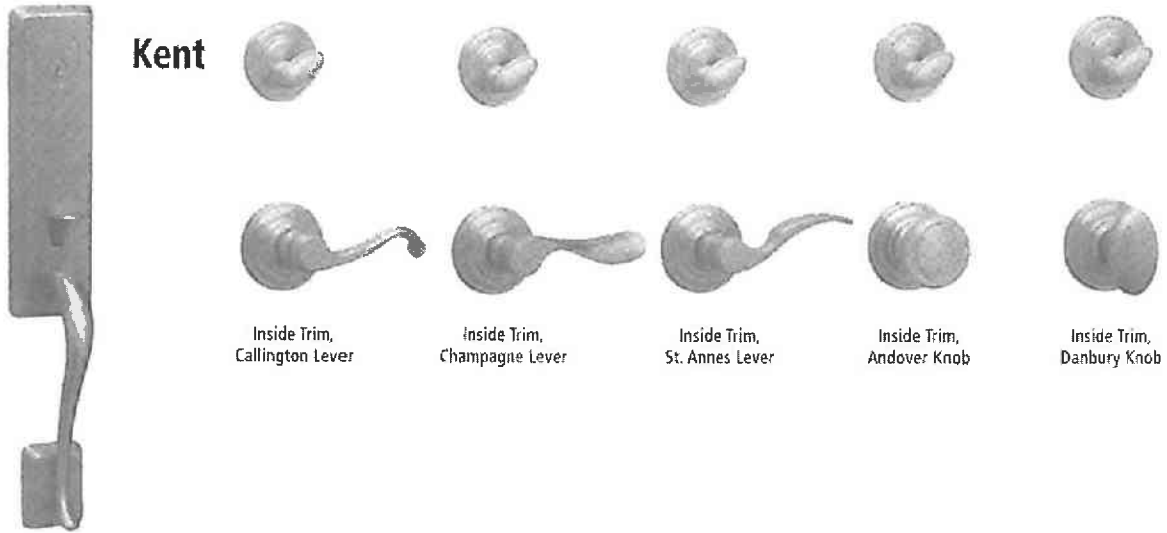

AskYourLocksmith.com
Lancaster, Pennsylvania
Phone 717-392-6333

ACCENTS™ • Complete Locks

Product	Function	I/S Design	Finish							
			505	605	609	613	619	620	625	626
FA360	Single Cylinder, Complete Handleset	For FA360 pricing, add FA358 outside design pricing and FA359 inside design pricing								
FA358	Single Cylinder, Outside Handleset		188.00	153.00	168.00	215.00	194.00	194.00	194.00	194.00
FA359	Single Cylinder, Inside Handleset	Andover	-	84.00	85.70	99.50	90.00	90.00	90.00	90.00
		Danbury	-	84.90	86.50	101.00	90.90	90.90	90.90	90.90
		Callington*	-	107.00	110.00	131.00	119.00	119.00	119.00	119.00
		Champagne*	-	107.00	110.00	131.00	119.00	119.00	119.00	119.00
		St. Annes*	-	107.00	110.00	131.00	119.00	119.00	119.00	119.00
FA362	Double Cylinder, Complete Handleset	Andover	299.00	261.00	280.00	346.00	313.00	313.00	313.00	313.00
		Danbury	300.00	262.00	281.00	347.00	314.00	314.00	314.00	314.00
		Callington*	326.00	286.00	307.00	381.00	344.00	344.00	344.00	344.00
		Champagne*	326.00	286.00	307.00	381.00	344.00	344.00	344.00	344.00
		St. Annes*	326.00	286.00	307.00	381.00	344.00	344.00	344.00	344.00
FA393	Dummy, Complete Handleset	For FA393 pricing, add FA392 outside design pricing and FA394 inside design pricing								
FA392	Dummy, Outside Handleset		177.00	145.00	159.00	202.00	183.00	183.00	183.00	183.00
FA394	Dummy, Inside Handleset	Andover	-	45.90	46.80	54.30	49.10	49.10	49.10	49.10
		Danbury	-	52.60	53.70	62.30	56.40	56.40	56.40	56.40
		Callington*	-	60.90	62.70	74.20	67.10	67.10	67.10	67.10
		Champagne*	-	60.90	62.70	74.20	67.10	67.10	67.10	67.10
		St. Annes*	-	60.90	62.70	74.20	67.10	67.10	67.10	67.10

* Specify door hand when ordering Callington, Champagne, St. Annes, and Merano designs.

1. Notes:
1) FA358 outside of FA360 includes entrance handleset and cylinder.
  2) FA359 inside of FA360 includes inside knob/lever, inside escutcheon, deadbolt, thumbturn, latch, screws, and strikes.
  3) FA392 outside of FA393 includes entrance handleset and dummy cylinder.
  4) FA394 inside of FA393 includes inside knob/lever, inside escutcheon, and screws.
  5) When ordering inside Venice, Monaco, or Florence interior trim, please specify inside escutcheon.
  6) Keyed locks are furnished KD, 5-Pin C section unless otherwise indicated.