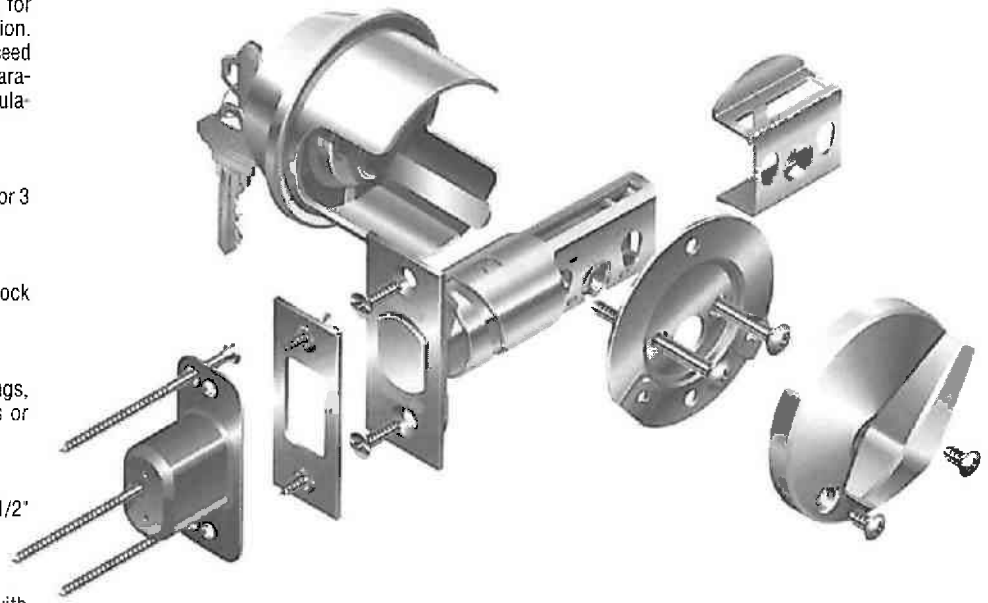

**Door Range:**

1-5/8" to 2" (44mm - 51mm) Standard. Up to 2-1/2" available. Also 1-3/8".

**Bolt:**

1" Throw standard. High strength solid steel alloy with anti-saw pin.

**Backsets:**

2-3/8" Standard. 2-3/4", 3-3/4" and 5" available.