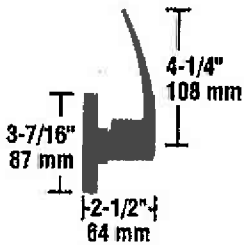

JUPITER

P/N	Function	Finish	Price
SCAL10SJUP-605	Passage	Polished Brass	193.00
SCAL10SJUP-606	Passage	Satin Brass	193.00
SCAL10SJUP-625	Passage	Polished Chrome	193.00
SCAL10SJUP-626	Passage	Satin Chromium	181.00
SCAL40SJUP-605	Privacy	Polished Brass	217.00
SCAL40SJUP-606	Privacy	Satin Brass	217.00
SCAL40SJUP-625	Privacy	Polished Chrome	217.00
SCAL40SJUP-626	Privacy	Satin Chromium	205.00
SCAL40SJUP-605/625	Bath	Brass/Chrome	217.00
SCAL53PDJUP-605	Entrance	Polished Brass	276.00
SCAL53PDJUP-606	Entrance	Satin Brass	276.00
SCAL53PDJUP-625	Entrance	Polished Chrome	276.00
SCAL53PDJUP-626	Entrance	Satin Chromium	264.00
SCAL70PDJUP-605	Classroom	Polished Brass	273.00
SCAL70PDJUP-606	Classroom	Satin Brass	276.00
SCAL70PDJUP-625	Classroom	Polished Chrome	276.00
SCAL70PDJUP-626	Classroom	Satin Chrome	264.00
SCAL80PDJUP-605	Storeroom	Polished Brass	276.00
SCAL80PDJUP-606	Storeroom	Satin Brass	276.00
SCAL80PDJUP-625	Storeroom	Polished Chrome	276.00
SCAL80PDJUP-626	Storeroom	Satin Chromium	264.00
SCAL170JUP-605	Single Dummy	Polished Brass	109.00
SCAL170JUP-606	Single Dummy	Satin Brass	109.00
SCAL170JUP-625	Single Dummy	Polished Chrome	109.00
SCAL170JUP-626	Single Dummy	Satin Chromium	103.00