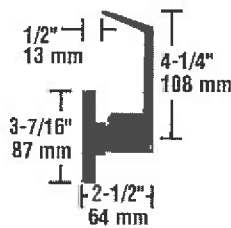

AskYourLocksmith.com
Lancaster, Pennsylvania
Phone 717-392-6333

AL SERIES STANDARD DUTY COMMERCIAL LOCKSETS

For standard duty, commercial exterior and interior doors for medical, office, hotel/motel, public buildings, religious, multi-family, retail/storefront and government facilities. Also for heavy duty residential.

The AL-Series keyed lever lock utilizes the Schlage original A-Series cylindrical chassis with stylish lever designs supported by heavy duty spring cages. This design provides strength and performance in the more abusive commercial Grade 2 applications. The AL-Series is available in a wide variety of keyed and non-keyed functions and in the most popular finishes. The AL-Series also features lever designs that are compatible with the complete family of Schlage ADA compliant commercial grade levers.

Certifications: ANSI A156.2-2003, Series 4000 Grade 2.
UL listed for all functions up to 3-hour doors.

Exposed Trim: Wrought brass and bronze. Levers are pressure cast zinc, plated to match finish symbols.

Keying: 6 pin tumbler with two nickel silver keys per lock. Stock locks are keyed 5 pin. Other keying options available from factory include masterkeying, grandmasterkeying, construction keying and interchangeable core.

Door Range: 1-3/8" to 1-7/8" standard.

Backset: 2-3/4" standard. 2-3/8" and 3-3/4" backset latches available. 5" backset links are also available.

SATURN

Cutaway View

Performance Features

Door Preparation