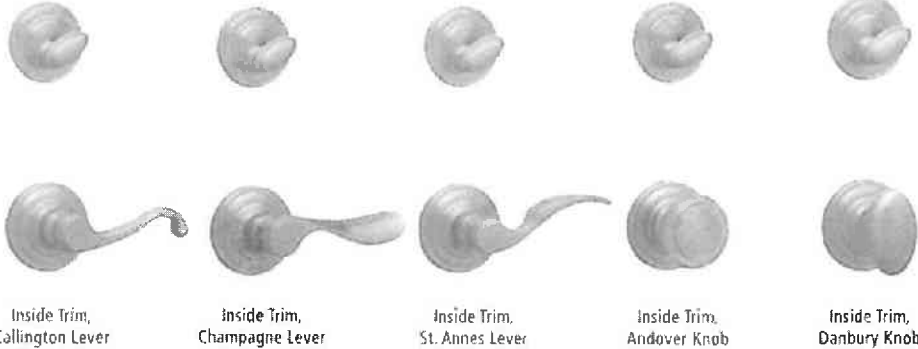

- \* Specify door hand when ordering Callington, Champagne, St. Annes, and Merano designs.
- Notes: 1) FA358 outside of FA360 includes entrance handleset and cylinder.
  - 2) FA359 inside of FA360 includes inside knob/lever, inside escutcheon, deadbolt, thumbturn, latch, screws, and strikes.
  - 3) FA392 outside of FA393 includes entrance handleset and dummy cylinder.
  - 4) FA394 inside of FA393 includes inside knob/lever, inside escutcheon, and screws.
  - 5) When ordering inside Venice, Monaco, or Florence interior trim, please specify inside escutcheon.
  - 6) Keyed locks are furnished KD, 5-Pin C section unless otherwise indicated.

AskYourLocksmith.com  
 Lancaster, Pennsylvania  
 Phone 717-392-6333

**ACCENTS™** • Complete Locks

**Chantilly**

Inside Trim, Callington Lever      Inside Trim, Champagne Lever      Inside Trim, St. Annes Lever      Inside Trim, Andover Knob      Inside Trim, Danbury Knob