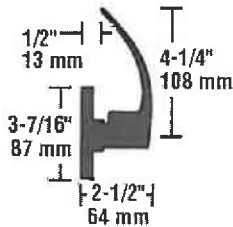

NEPTUNE

P/N	Function	Finish	Price
SCAL10SNEP-605	Passage	Polished Brass	193.00
SCAL10SNEP-625	Passage	Polished Chrome	193.00
SCAL10SNEP-626	Passage	Satin Chromium	181.00
SCAL40SNEP-605	Privacy	Polished Brass	217.00
SCAL40SNEP-625	Privacy	Polished Chrome	217.00
SCAL40SNEP-626	Privacy	Satin Chromium	205.00
SCAL40SNEP-605/625	Bath	Brass/Chrome	217.00
SCAL53PDNEP-605	Entrance	Polished Brass	276.00
SCAL53PDNEP-625	Entrance	Polished Chrome	276.00
SCAL53PDNEP-626	Entrance	Satin Chromium	264.00
SCAL70PDNEP-605	Classroom	Polished Brass	276.00
SCAL70PDNEP-625	Classroom	Polished Chrome	276.00
SCAL70PDNEP-626	Classroom	Satin Chromium	264.00
SCAL80PDNEP-605	Storeroom	Polished Brass	276.00
SCAL80PDNEP-625	Storeroom	Polished Chrome	276.00
SCAL80PDNEP-626	Storeroom	Satin Chromium	264.00
SCAL170NEP-605	Single Dummy	Polished Brass	109.00
SCAL170NEP-625	Single Dummy	Polished Chrome	109.00
SCAL170NEP-626	Single Dummy	Satin Chromium	103.00