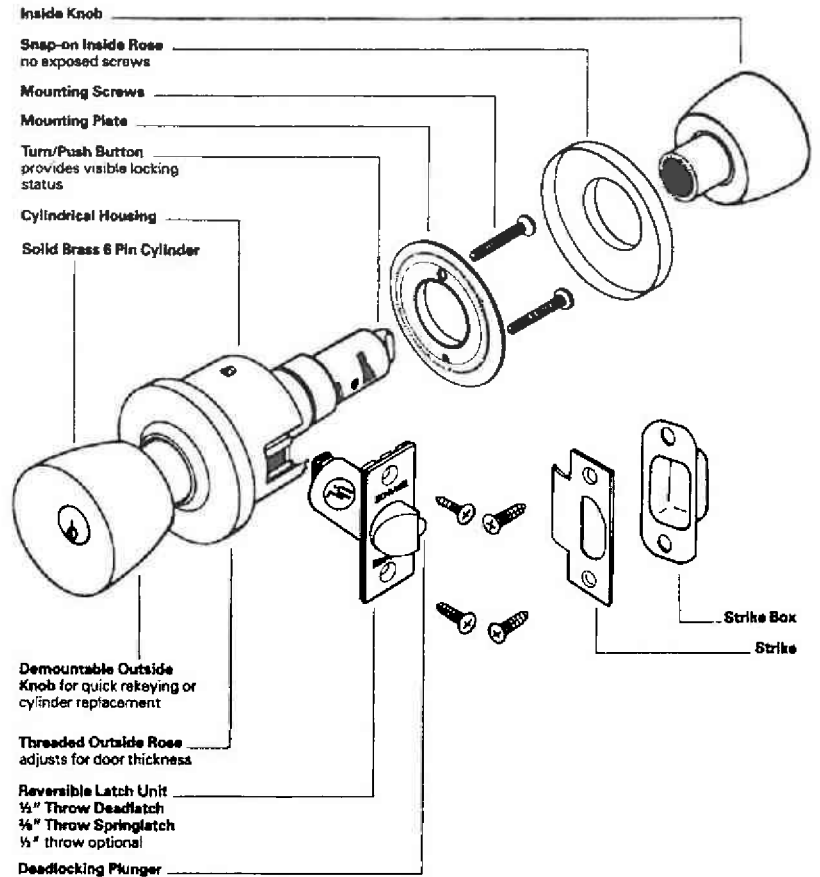

**Keying**

6 Pin tumbler with two nickel silver keys per lock. Stock locks are keyed 5-pin.

**Door Range:**

1-3/8" to 1-7/8" Standard 2" to 2-1/2" regular parts assembled to order.

**Backset:**

2-3/8" Standard. 2-3/4" and 3-3/4" backset latches available 5", 7", 10", 18" or over, backset links available.