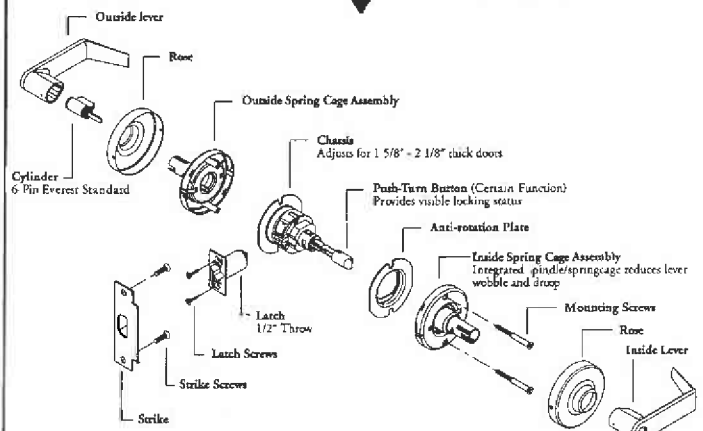

New D Levers

Handing:

All D-Series lever locksets are non-handed.

Door Thickness:

1-5/8" to 2-1/8" (41mm-54mm) standard including Vandgard® functions.

Backset:

2-3/4" (70mm) standard. 2-3/8", 3-3/4" and 5" (60mm, 95mm, 127 mm) optional.

Faceplate:

Brass, bronze or stainless steel. 1-1/8" x 2-1/4" (29 mm x 57mm) square corner, beveled.

Lock Chassis:

Zinc plated for corrosion resistance.

Latch Bolt:

Steel, 1/2" (12mm) throw, deadlocking on keyed and exterior functions. 3/4" (19mm) throw anti-friction latch available for pairs of fire doors.

Exposed Trim:

Levers: Pressure cast zinc, plated to match finish symbols. Roses: Solid brass.

Strike:

ANSI curved lip strike 1-1/4" x 4-7/8" X 1-3/16" lip to center standard. Optional strikes, lip lengths and ANSI strike box available.

Cylinder & Keys:

6-pin Everest C123 keyway standard with two patented nickel silver keys per lock.

Keying Options:

Interchangeable core and Primus® high security cylinders. Master keying, grand master keying and construction keying.

Warranty:

Seven-year limited for all functions including Vandgard®.

ANSI

Meets or exceeds A156.2-2003, Series 4000, Grade 1 strength and operational requirements. Meets A117.1 Accessibility Code.

Federal

Meets FF-H-106C Series 161.

California State Reference Code

(Formerly Tide 19, California State Fire Marshal Standard)

All levers with returns comply; levers return to within 1/2" of door face.