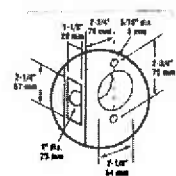

Door Preparation

P/N	Function	Finish	Price
SCAL10SSAT-605	Passage	Polished Brass	193.00
SCAL10SSAT-626	Passage	Satin Chromium	181.00
SCAL40SSAT-605	Privacy	Polished Brass	217.00
SCAL40SSAT-626	Privacy	Satin Chromium	205.00
SCAL40SSAT-605/625	Bath	Brass/Chrome	217.00
SCAL53PDSAT-605	Entrance	Polished Brass	276.00
SCAL53PDSAT-625	Entrance	Polished Chrome	276.00
SCAL53PDSAT-626	Entrance	Satin Chromium	264.00
SCAL70PDSAT-605	Classroom	Polished Brass	276.00
SCAL70PDSAT-626	Classroom	Satin Chromium	264.00
SCAL80PDSAT-605	Storeroom	Polished Brass	276.00
SCAL80PDSAT-626	Storeroom	Satin Chromium	264.00
SCAL170SAT-605	Single Dummy	Polished Brass	109.00
SCAL170SAT-626	Single Dummy	Satin Chromium	103.00