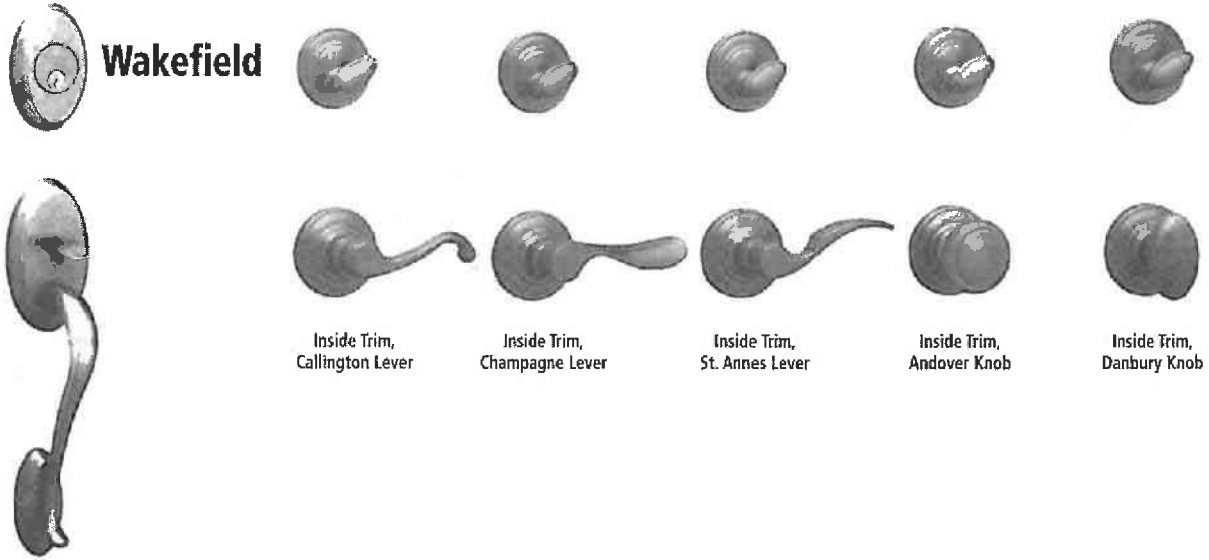

ACCENTS™ • Complete Locks

Product	Function	I/S Design	Finish							
			505	605	609	613	619	620	625	626
FA360	Single Cylinder, Complete Handleset		For FA360 pricing, add FA358 outside design pricing and FA359 inside design pricing							
FA358	Single Cylinder, Outside Handleset		173.00	140.00	155.00	197.00	178.00	178.00	178.00	178.00
FA359	Single Cylinder, Inside Handleset	Andover	-	84.00	85.70	99.50	90.00	90.00	90.00	90.00
		Danbury	-	84.90	86.50	101.00	90.90	90.90	90.90	90.90
		Callington*	-	107.00	110.00	131.00	119.00	119.00	119.00	119.00
		Champagne*	-	107.00	110.00	131.00	119.00	119.00	119.00	119.00
		St. Annes*	-	107.00	110.00	131.00	119.00	119.00	119.00	119.00
FA362	Double Cylinder, Complete Handleset	Andover	282.00	247.00	265.00	326.00	295.00	295.00	295.00	295.00
		Danbury	283.00	248.00	266.00	327.00	296.00	296.00	296.00	296.00
		Callington*	308.00	272.00	292.00	361.00	326.00	326.00	326.00	326.00
		Champagne*	308.00	272.00	292.00	361.00	326.00	326.00	326.00	326.00
		St. Annes*	308.00	272.00	292.00	361.00	326.00	326.00	326.00	326.00
FA393	Dummy, Complete Handleset		For FA393 pricing, add FA392 outside design pricing and FA394 inside design pricing							
FA392	Dummy, Outside Handleset		162.00	132.00	146.00	185.00	167.00	167.00	167.00	167.00
FA394	Dummy, Inside Handleset	Andover	-	45.90	46.80	54.30	49.10	49.10	49.10	49.10
		Danbury	-	52.60	53.70	62.30	56.40	56.40	56.40	56.40
		Callington*	-	60.90	62.70	74.20	67.10	67.10	67.10	67.10
		Champagne*	-	60.90	62.70	74.20	67.10	67.10	67.10	67.10
		St. Annes*	-	60.90	62.70	74.20	67.10	67.10	67.10	67.10

* Specify door hand when ordering Callington, Champagne, St Annes, and Merano designs.

1. Notes: 1) FA358 outside of FA360 includes entrance handleset and cylinder.
   2) FA359 inside of FA360 includes inside knob/lever, inside escutcheon, deadbolt, thumbturn, latch, screws, and strikes.
   3) FA392 outside of FA393 includes entrance handleset and dummy cylinder.
   4) FA394 inside of FA393 includes inside knob/lever, inside escutcheon, and screws.
   5) When ordering inside Venice, Monaco, or Florence interior trim, please specify inside escutcheon.
   6) Keyed locks are furnished KD, 5-Pin C section unless otherwise indicated.