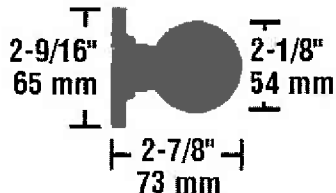

PASSAGE LATCH

Both Knobs Always Unlocked. 20 per case.

Code	Finish	Backset	Price/Ea.
SCA10SORB4-605	Bright Brass	2-3/4"	95.00
SCA10SORB4-609	Satin Brass Blackened	2-3/4"	95.00
SCA10SORB4-613	Oil Rubbed Bronze	2-3/4"	95.00
SCA10SORB4-625	Bright Chromium Plated	2-3/4"	95.00
SCA10SORB4-626	Satin Chromium Plated	2-3/4"	86.00
SCA10SORB8-605	Bright Brass	2-3/8"	95.00
SCA10SORB8-609	Satin Brass Blackened	2-3/8"	95.00
SCA10SORB8-613	Oil Rubbed Bronze	2-3/8"	95.00
SCA10SORB8-625	Bright Chromium Plated	2-3/8"	95.00
SCA10SORB8-626	Satin Chromium Plated	2-3/8"	86.00

BATH/BEDROOM PRIVACY LOCK

Pushbutton Locking. 20 per case.

Code	Finish	Backset	Price/ea.
SCA40SORB4-605	Bright	2-3/4"	101.00
SCA40SORB4-605/625	Bright Brass/ Bright Chromium Plated	2-3/4"	101.00
SCA40SORB4-609	Satin Brass Blackened	2-3/4"	101.00
SCA40SORB4-609/625	Satin Brass Blackened/ Bright Chromium Plated	2-3/4"	101.00
SCA40SORB4-613	Oil Rubbed Bronze	2-3/4"	101.00
SCA40SORB4-613/625	Oil Rubbed Bronze/ Bright Chromium Plated	2-3/4"	101.00
SCA40SORB4-625	Bright Chromium Plated	2-3/4"	101.00
SCA40SORB4-626	Satin Chromium Plated	2-3/4"	92.00
SCA40SORB8-605	Bright Brass	2-3/8"	101.00
SCA40SORB8-605/625	Bright Brass/ Bright Chromium Plated	2-3/8"	101.00
SCA40SORB8-609	Satin Brass Blackened	2-3/8"	101.00
SCA40SORB8-609/625	Satin Brass Blackened/ Bright Chromium Plated	2-3/8"	101.00
SCA40SORB8-613	Oil Rubbed Bronze	2-3/8"	101.00
SCA40SORB8-613/625	Oil Rubbed Bronze/ Bright Chromium Plated	2-3/8"	101.00
SCA40SORB8-625	Bright Chromium Plated	2-3/8"	101.00
SCA40SORB8-626	Satin Chromium Plated	2-3/8"	92.00

ENTRANCE LOCK

Keyed One Side; Turn-Pushbutton on Other Side. 20 per case.

Code	Finish	Backset	Price/Ea.
SCA53PDORB4-605	Bright Brass	2-3/4"	164.00
SCA53PDORB4-609	Satin Brass Blackened	2-3/4"	164.00
SCA53PDORB4-613	Oil Rubbed Bronze	2-3/4"	164.00
SCA53PDORB4-625	Bright Chromium Plated	2-3/4"	164.00
SCA53PDORB4-626	Satin Chromium Plated	2-3/4"	155.00
SCA53PDORB8-605	Bright Brass	2-3/8"	164.00
SCA53PDORB8-609	Satin Brass Blackened	2-3/8"	164.00
SCA53PDORB8-613	Oil Rubbed Bronze	2-3/8"	164.00
SCA53PDORB8-625	Bright Chromium Plated	2-3/8"	164.00
SCA53PDORB8-626	Satin Chromium Plated	2-3/8"	155.00

CLASSROOM

Keyed One Side; Always Unlocked on the Other. 20 per case.

Code	Finish	Backset	Price/Ea.
SCA70PDORB8-605	Bright Brass	2-3/8"	164.00
SCA70PDORB8-609	Satin Brass Blackened	2-3/8"	164.00
SCA70PDORB8-613	Oil Rubbed Bronze	2-3/8"	164.00
SCA70PDORB8-625	Bright Chromium Plated	2-3/8"	164.00
SCA70PDORB8-626	Satin Chromium Plated	2-3/8"	155.00

STOREROOM LOCK

Keyed Side Always Locked; Other Sided Unlocked. 20 per case.