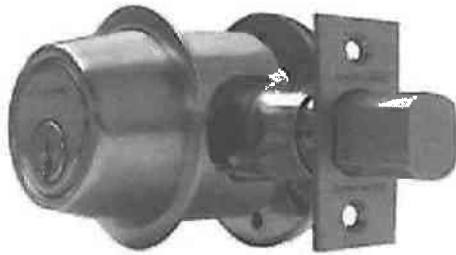

• DEADLOCKS

SCB560P SINGLE CYLINDER

A standard duty deadbolt that provides an added measure of security to the residential or commercial application. The deadbolt features a 1/4" hardened steel roller to add resistance to sawing or cutting through the bolt.

The large thumbpiece turn unit on the inside adds to the ease of operation of the lock.

The deadbolt is adjustable for 2-3/8" to 2-3/4" backset.

Replaces BC100 series deadbolts

Code	Finish	Backset	Price/Ea.
1-1/8" x 2-3/4" Square Corner Faceplate			
SCB560P-605	Bright Brass	2-3/8" to 2-3/4"	56.00
SCB560P-609	Satin Brass Blackened	2-3/8" to 2-3/4"	61.00
SCB560P-626	Satin Chromium Plated	2-3/8" to 2-3/4"	59.00