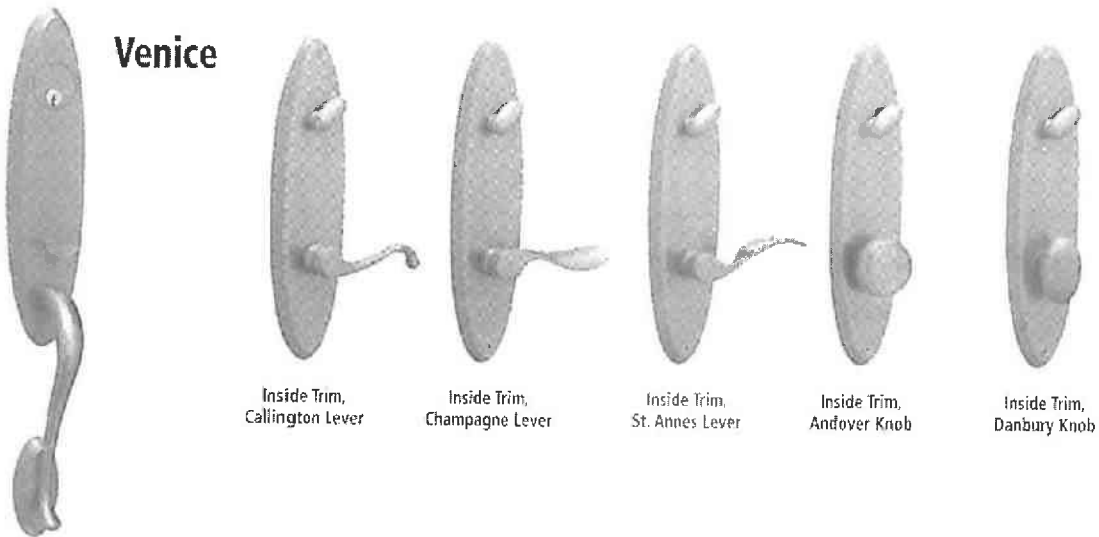

ACCENTS™ • Complete Locks

Product	Function	Finish									
		I/S Design	I/S Esc	505	605	609	613	619	620	625	626
FA360	Single Cylinder, Complete Handleset	For FA360 pricing, add FA358 outside design pricing and FA359 inside design pricing									
FA358	Single Cylinder, Outside Handleset			188.00	153.00	168.00	215.00	194.00	194.00	194.00	194.00
FA359	Single Cylinder, Inside Handleset	Andover	Venice	-	101.00	103.00	120.00	108.00	108.00	108.00	108.00
		Danbury	Venice	-	102.00	104.00	124.00	112.00	112.00	112.00	112.00
		Callington*	Venice	-	125.00	128.00	152.00	137.00	137.00	137.00	137.00
		Champagne*	Venice	-	125.00	128.00	152.00	137.00	137.00	137.00	137.00
		St. Annes*	Venice	-	125.00	128.00	152.00	137.00	137.00	137.00	137.00
FA362	Double Cylinder, Complete Handleset	Andover	Venice	318.00	279.00	298.00	368.00	333.00	333.00	333.00	333.00
		Danbury	Venice	319.00	280.00	299.00	373.00	337.00	337.00	337.00	337.00
		Callington*	Venice	344.00	305.00	326.00	404.00	365.00	365.00	365.00	365.00
		Champagne*	Venice	344.00	305.00	326.00	404.00	365.00	365.00	365.00	365.00
		St. Annes*	Venice	344.00	305.00	326.00	404.00	365.00	365.00	365.00	365.00
FA393	Dummy, Complete Handleset	For FA393 pricing, add FA392 outside design pricing and FA394 inside design pricing									
FA392	Dummy, Outside Handleset			177.00	145.00	159.00	202.00	183.00	183.00	183.00	183.00
FA394	Dummy, Inside Handleset	Andover	Venice	-	55.00	56.20	65.10	58.90	58.90	58.90	58.90
		Danbury	Venice	-	63.10	64.40	74.80	67.60	67.60	67.60	67.60
		Callington*	Venice	-	81.70	83.40	99.00	89.50	89.50	89.50	89.50
		Champagne*	Venice	-	81.70	83.40	99.00	89.50	89.50	89.50	89.50
		St. Annes*	Venice	-	81.70	83.40	99.00	89.50	89.50	89.50	89.50

* Specify door hand when ordering Callington, Champagne, St. Annes, and Merano designs.

1. Notes: 1) FA358 outside of FA360 includes entrance handleset and cylinder.
   2) FA359 inside of FA360 includes inside knob/lever, inside escutcheon, deadbolt, thumbturn, latch, screws, and strikes.
   3) FA392 outside of FA393 includes entrance handleset and dummy cylinder.
   4) FA394 inside of FA393 includes inside knob/lever, inside escutcheon, and screws.
   5) When ordering inside Venice, Monaco, or Florence interior trim, please specify inside escutcheon.
   6) Keyed locks are furnished KD, 5-Pin C section unless otherwise indicated.