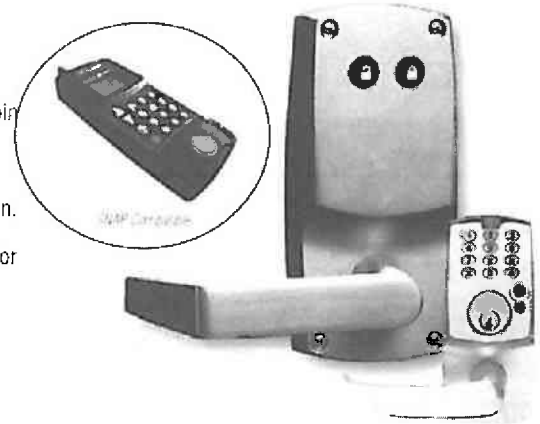

Cylinder:

- Solid brass 6 pin mortise cylinder with a Schlage Everest C123 keyway keyed different with two 6 pin nickel silver keys. Accommodates most mortise cylinders with a compatible Schlage straight cam.
- 1-1/8" mortise cylinder (1-1/4" with collar)

Handing: Field Reversible levers

Screws: High security spanner screws on inside escutcheon. No exposed screws on exterior escutcheon.

- Mechanical Function: Classroom/Storeroom function means you do not need a code or credential for egress
- Chassis: Patented heavy duty zinc die cast
- Cylindrical Backset: 2-3/4" standard (2-3/8" option available)
- Cylindrical Latchbolt: 1/2" Standard (3/4" option available)
- Mortise Deadbolts (where applicable): Stainless Steel 1" throw, 1 5/8" high, 5/8" thick
- Buttons: 12 buttons, stainless steel
- Indicator Lights: Red and Green. Indicates activation. System Status, Errors and Low Power