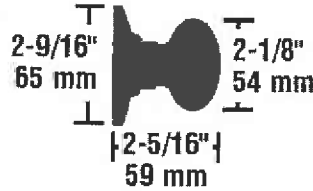

PLYMOUTH

Symbol: PLY
Material: Wrought brass,
bronze or stainless steel.