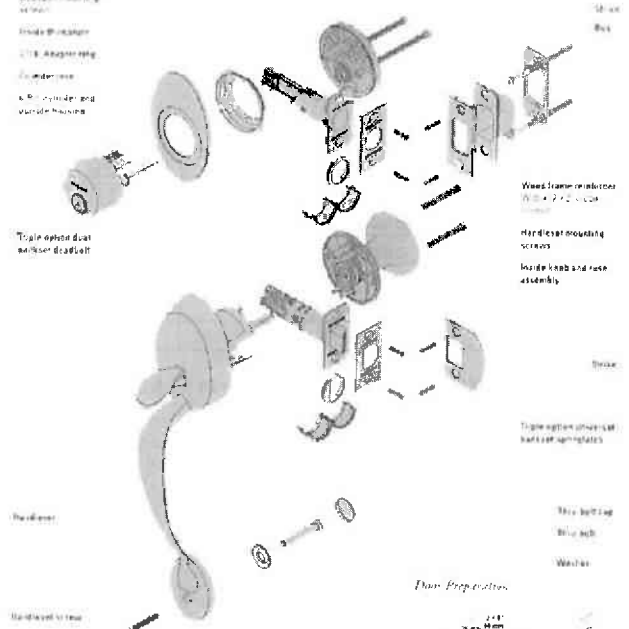

AskYourLocksmith.com
Lancaster, Pennsylvania
Phone 717-392-6333

• F SERIES STANDARD DUTY GRIP HANDLE ENTRANCE LOCKS

F SERIES RESIDENTIAL DUTY ENTRANCE HANDLESETS

Applications:
Single and multi-family residential doors.

Exposed Trim:
Solid forged brass handleset for longer life and superior appearance. Wrought brass trim rings with concealed security inserts. Inside trim: Wrought brass; levers are pressure cast zinc, plated to match finish.

Keying:
6 Pin tumbler with two nickel silver keys per lock. Keyed 5 pins.

Door Range:
1-5/8" to 2" standard.

Backset:
Universal backset latches standard, fits either 2-3/8" or 2-3/4" backset.

F300 Series

- Outside Trim - 2000
- Outside mounting screws
- Inside trim/lever
- CTS Assembly
- Cylinder
- 6 Pin cylinder and outside handle