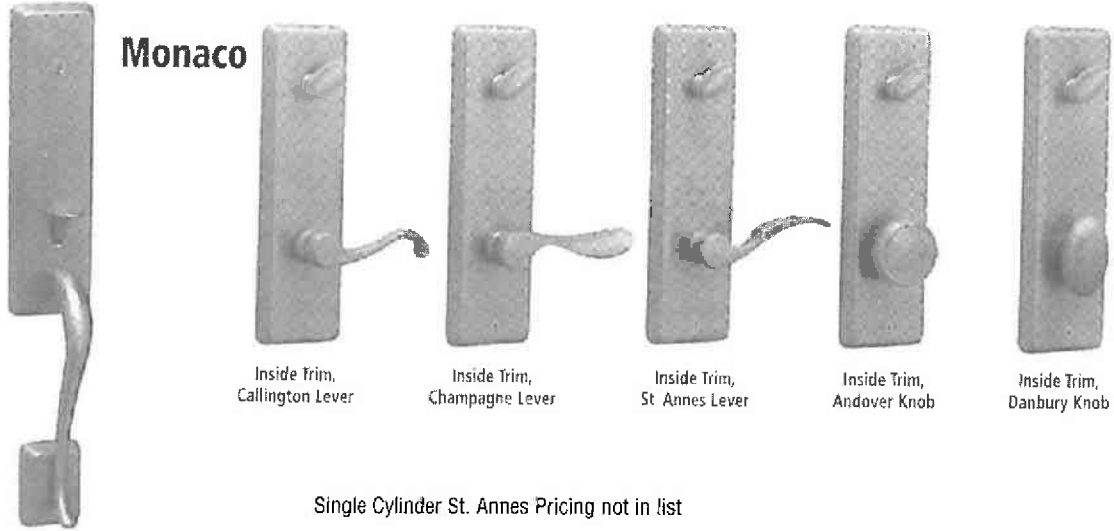

ACCENTS™ • Complete Locks

Product	Function	I/S Design	I/S Esc	Finish							
				505	605	609	613	619	620	625	626
FA360	Single Cylinder, Complete Handleset	For FA360 pricing, add FA358 outside design pricing and FA359 inside design pricing									
FA358	Single Cylinder, Outside Handleset			188.00	153.00	168.00	215.00	194.00	194.00	194.00	194.00
FA359	Single Cylinder, Inside Handleset	Andover	Monaco	-	101.00	103.00	120.00	108.00	108.00	108.00	108.00
		Danbury	Monaco	-	102.00	104.00	124.00	112.00	112.00	112.00	112.00
		Callington*	Monaco	-	125.00	128.00	152.00	137.00	137.00	137.00	137.00
		Champagne*	Monaco	-	125.00	128.00	152.00	137.00	137.00	137.00	137.00
		St. Annes*	Monaco	-	125.00	128.00	152.00	137.00	137.00	137.00	137.00
FA362	Double Cylinder, Complete Handleset	Andover	Monaco	318.00	279.00	298.00	368.00	333.00	333.00	333.00	333.00
		Danbury	Monaco	319.00	280.00	299.00	373.00	337.00	337.00	337.00	337.00
		Callington*	Monaco	344.00	305.00	326.00	404.00	365.00	365.00	365.00	365.00
		Champagne*	Monaco	344.00	305.00	326.00	404.00	365.00	365.00	365.00	365.00
		St. Annes*	Monaco	344.00	305.00	326.00	404.00	365.00	365.00	365.00	365.00
FA393	Dummy, Complete Handleset	For FA393 pricing, add FA392 outside design pricing and FA394 inside design pricing									
FA392	Dummy, Outside Handleset			177.00	145.00	159.00	202.00	183.00	183.00	183.00	183.00
FA394	Dummy, Inside Handleset	Andover	Monaco	-	55.00	56.20	65.10	58.90	58.90	58.90	58.90
		Danbury	Monaco	-	63.10	64.40	74.80	67.60	67.60	67.60	67.60
		Callington*	Monaco	-	81.70	83.40	99.00	89.50	89.50	89.50	89.50
		Champagne*	Monaco	-	81.70	83.40	99.00	89.50	89.50	89.50	89.50
		St. Annes*	Monaco	-	81.70	83.40	99.00	89.50	89.50	89.50	89.50

1. Specify door hand when ordering Callington, Champagne, St. Annes, and Merano designs.
2. Notes:
1) FA358 outside of FA360 includes entrance handleset and cylinder.
  2) FA359 inside of FA360 includes inside knob/lever, inside escutcheon, deadbolt, thumbturn, fatch, screws, and strikes.
  3) FA392 outside of FA393 includes entrance handleset and dummy cylinder.
  4) FA394 inside of FA393 includes inside knob/lever, inside escutcheon, and screws.
  5) When ordering inside Venice, Monaco, or Florence interior trim, please specify inside escutcheon.
  6) Keyed locks are furnished KD, 5-Pin C section unless otherwise indicated.