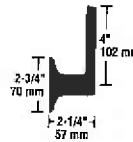

PASSAGE LATCH

Both Sides Always Unlocked. 20 per case.

Code	Finish	Backset	Price/Ea.
SCF10FLA-505/605	Lifetime/Bright Brass	2-3/8 to 3/4"	47.70
SCF10FLA-605	Bright Brass	2-3/8 to 3/4"	42.50
SCF10FLA-609	Satin Brass Blackened	2-3/8 to 3/4"	46.80

BATH/BEDROOM PRIVACY LOCK

Pushbutton Locking. 20 per case.

Code	Finish	Backset	Price/Ea.
SCF40FLA-605	Bright Brass	2-3/8 to 3/4"	45.80
SCF40FLA-609	Satin Brass Blackened	2-3/8 to 3/4"	50.30
SCF40FLA-625	Bright Chromium Plated	2-3/8 to 3/4"	52.80
SCF40FLA-LH-605/625	Bright Brass/ Bright Chromium Plated	2-3/8 to 3/4"	52.80

ENTRANCE LOCK

Keyed on Outside; Turn Button on Inside. 20 per case.

Code	Finish	Backset	Price/Ea.
SCF51FLA-505/605	Lifetime/Bright Brass	2-3/8 to 3/4"	97.80
SCF51FLA-605	Bright Brass	2-3/8 to 3/4"	87.20
SCF51FLA-609	Satin Brass Blackened	2-3/8 to 3/4"	95.90
SCF51FLA-625	Bright Chromium Plated	2-3/8 to 3/4"	101.00

SINGLE DUMMY TRIM

For One Side of Door. 20 per case.

Code	Finish	Backset	Price/Ea.
SCF170FLA-605	Bright Brass	2-3/8 to 3/4"	18.60
SCF170FLA-609	Satin Brass Blackened	2-3/8 to 3/4"	20.50