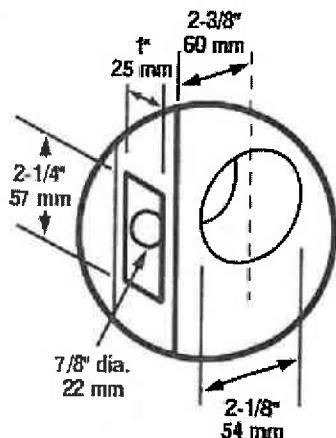

Door Preparation